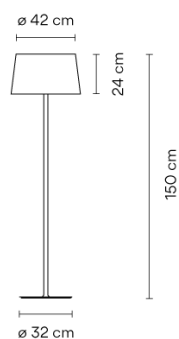

Warm

VIBIA

4905

Design By Ramos & Bassols

WARM is a floor lamp with an off-white screen mesh shade that is appealing, elegant and adaptable to any atmosphere. Designed by Ramos & Bassols.

Model Sheet